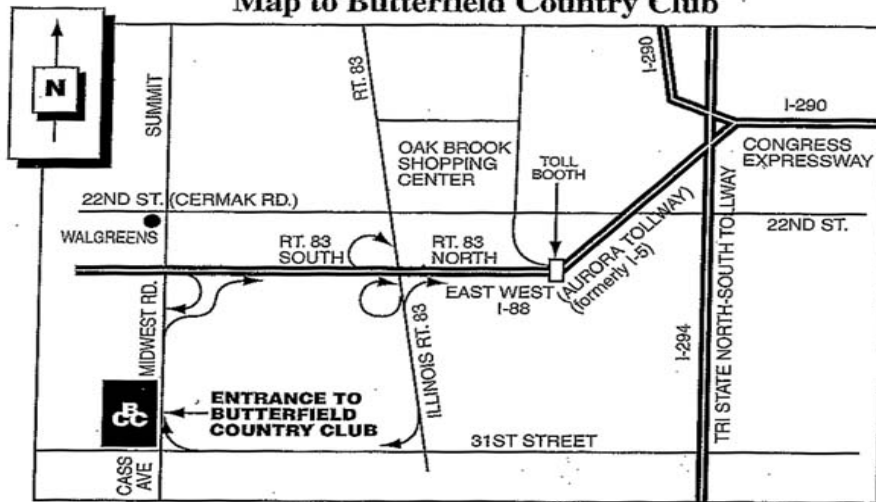

Map to Butterfield Country Club

Note: Summit/Midwest Road/Cass Ave. are all the same street

From the North: Take I-294 (Tri-State Tollway) South to I-88 West. Exit at Route 83 South, approximately one mile to 31st Street (Oak Brook Road). Turn right on 31st, approximately one mile to Midwest Road. Turn right on Midwest Road, approximately 1/4 mile to Butterfield entrance.

From the East: Take I-290 (Eisenhower Expressway) West to I-88 West. Exit at Route 83 South, approximately one mile to 31st Street (Oak Brook Road). Turn right on 31st Street, approximately one mile to Midwest Road. Turn right on Midwest Road, approximately 1/4 mile to Butterfield entrance.

From the South: Take I-294 (Tri-State Tollway) North to I-88 West. Exit at Route 83 South, approximately one mile to 31st Street (Oak Brook Road). Turn right on 31st Street, approximately one mile to Midwest Road. Turn right on Midwest Road, approximately 1/4 mile to Butterfield entrance.

From the West: Take I-88 East, and exit at Midwest Road. Turn left (south) on Midwest Road, approximately 1/2 mile to Butterfield entrance.